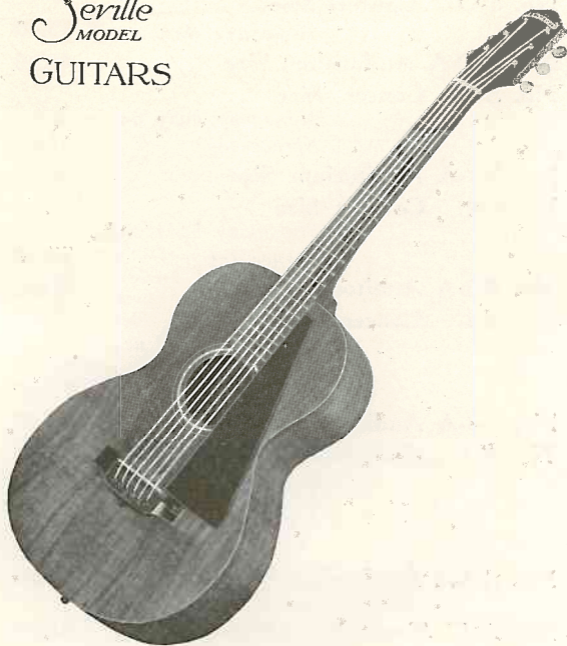

EPIPHONE

Seville
MODEL

GUITARS

No. S-O

Mahogany body and neck; curved rosewood finger-board; rosewood bridge with adjustable saddle; polished machine heads; polished lacquer finish.

PRICES

No. S-O Concert Size	\$35.00
No. S-O-A Auditorium Size	40.00